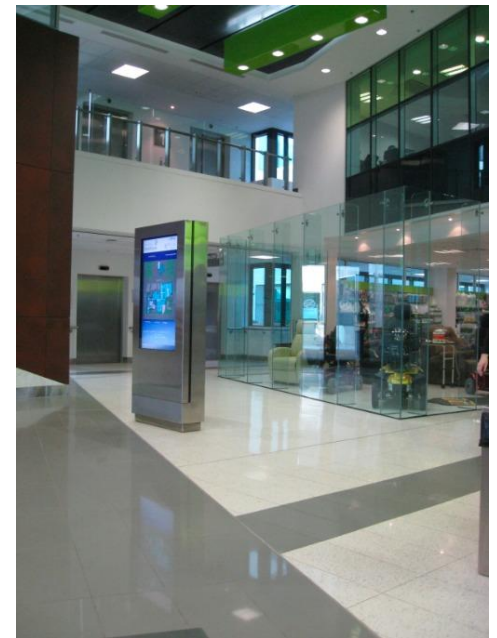

Warrnambool Hospital - tiling

Media release

The Hon Ted Baillieu MP
Premier
Minister for the Arts

Extract

Monday 19 September 2011

Doors open on redevelopment of Warrnambool Hospital

Premier Ted Baillieu, Minister for Health David Davis and Minister for Regional Cities and Major Projects Denis Naphine today officially opened the first stage of the \$115 million redevelopment of South West Healthcare in Warrnambool.

"This project – one of the biggest hospital redevelopments in rural Victoria – has transformed South West Healthcare into a state-of-the-art facility to meet the healthcare needs of a rapidly growing community now and into the future," Mr Baillieu said.

The architectural theme of the new, environmentally-friendly inpatient building is "the Shipwreck Coast". Materials have been selected for their durability to weather the local environment and include references to the sea and local coastal character.